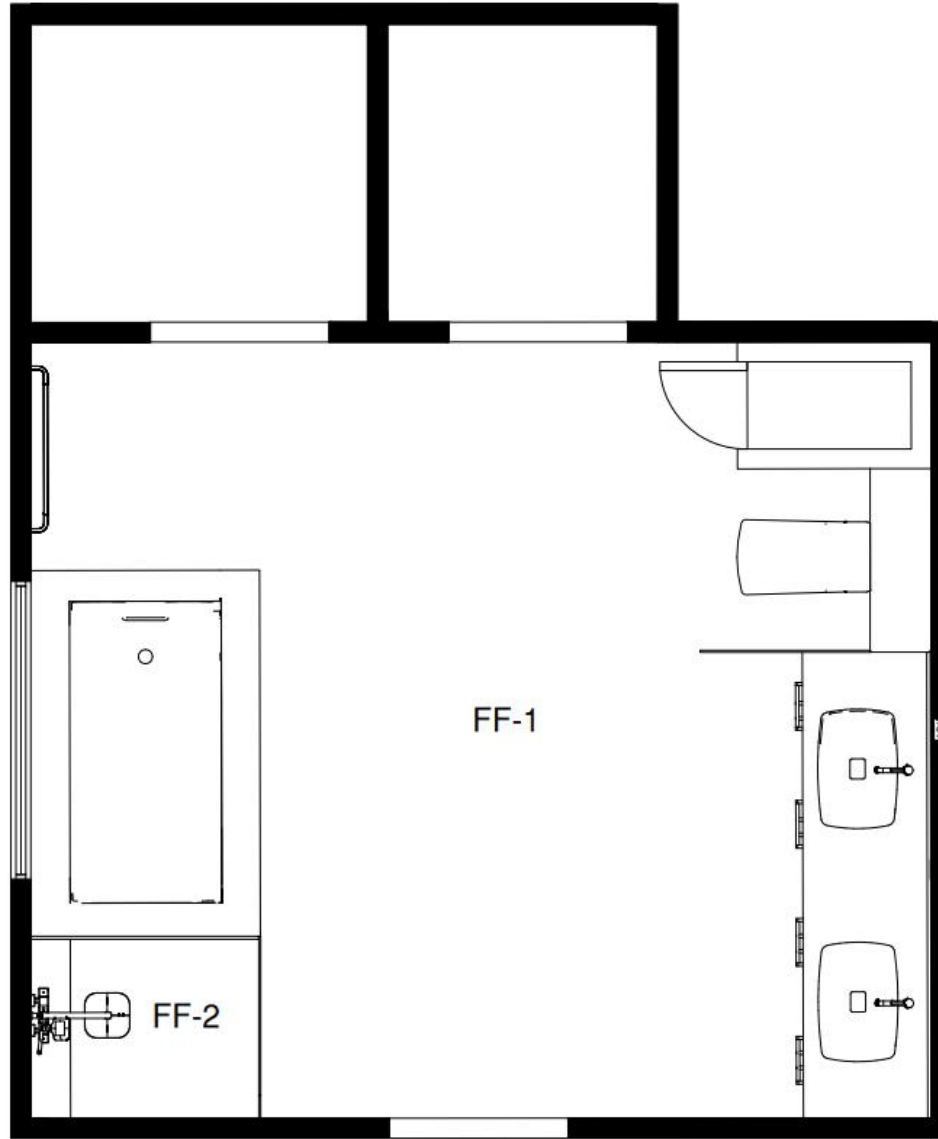

Bathroom Renovation

Order 01

A BATHROOM ORDER 1
A 01 **FLOOR PLAN RENOVATION**
SCALE 1:50 FT.

FF-1

FF-2

WF-1

WF-2

KENNETH DESIGN CO
HOMEOWNER FOCUSED

<https://www.houzz.com/products/fine-fixtures-white-vitreous-china-rectangle-vessel-sink-prvw-vr~24144995?share=clipboard>

12" Bathroom Vessel Sink Faucet 1-Hole, Oil Rubbed Bronze

LINK:

<https://www.houzz.com/products/12-bathroom-vessel-sink-faucet-1-hole-oil-rubbed-bronze-prvw-vr~59215385?share=clipboard>

Kohler Archer 72" X 36" Alcove Bath w/ Integral Apron & Left-Hand Drain, White

LINK:

<https://www.houzz.com/products/kohler-archer-72-x-36-alcove-bath-w-integral-apron-and-left-hand-drain-white-prvw-vr~106333960?share=clipboard>