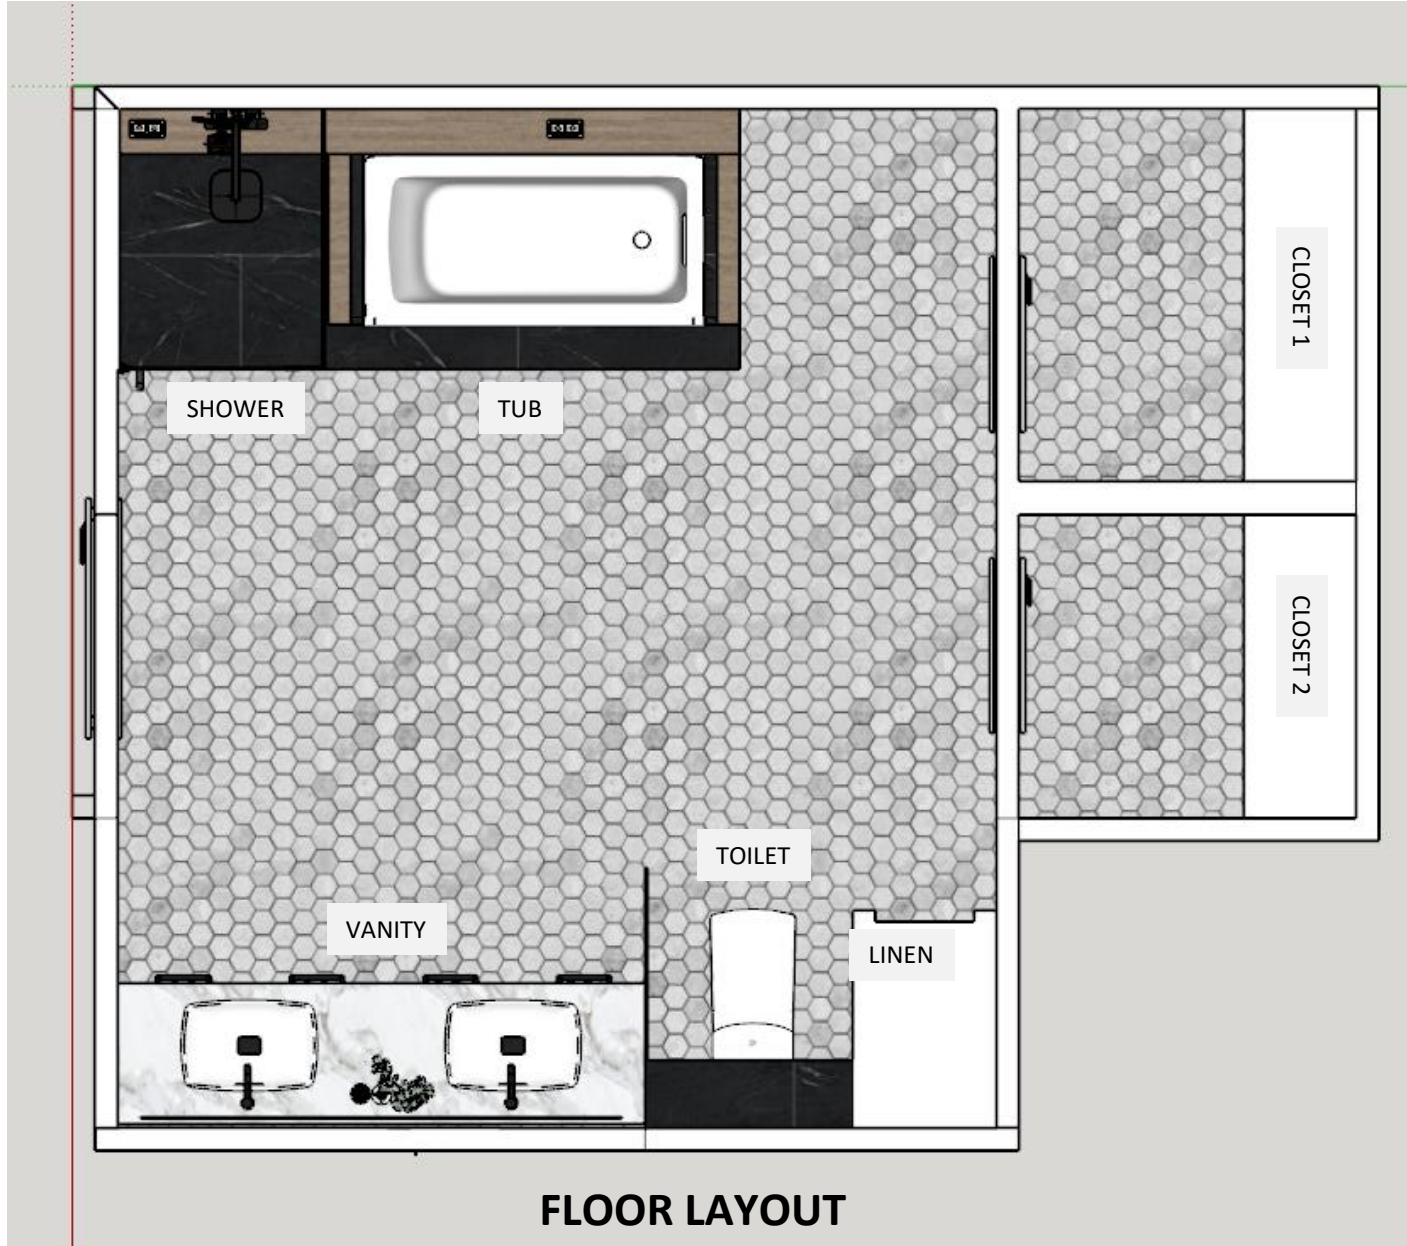

Bathroom Renovation

Order 01

A BATHROOM ORDER 1
A 01 **FLOOR PLAN RENOVATION**
SCALE 1:50 FT.

FF-1

FF-2

WF-1

WF-2

KENNETH DESIGN CO
HOMEOWNER FOCUSED

<https://www.houzz.com/products/fine-fixtures-white-vitreous-china-rectangle-vessel-sink-prvw-vr~24144995?share=clipboard>

12" Bathroom Vessel Sink Faucet 1-Hole, Oil Rubbed Bronze

LINK:

<https://www.houzz.com/products/12-bathroom-vessel-sink-faucet-1-hole-oil-rubbed-bronze-prvw-vr~59215385?share=clipboard>

Kohler Archer 72" X 36" Alcove Bath w/ Integral Apron & Left-Hand Drain, White

LINK:

<https://www.houzz.com/products/kohler-archer-72-x-36-alcove-bath-w-integral-apron-and-left-hand-drain-white-prvw-vr~106333960?share=clipboard>