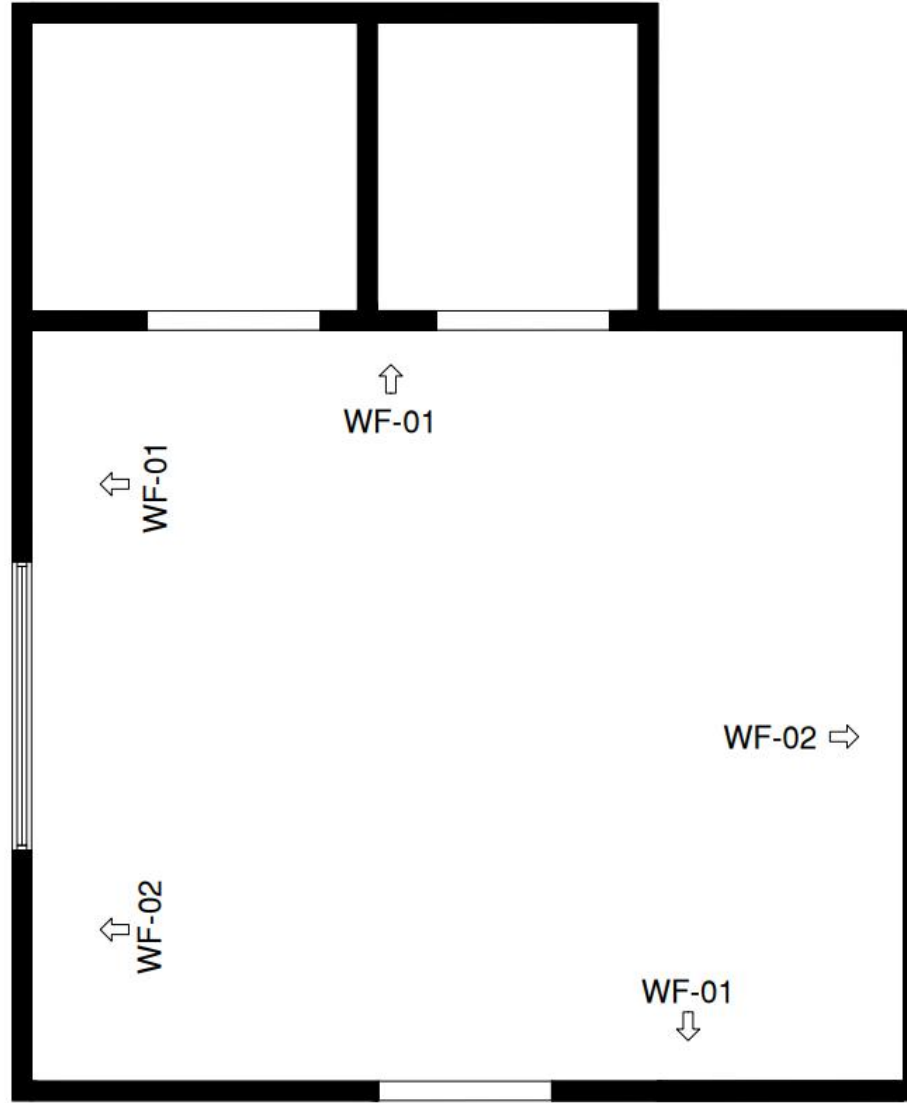

Bathroom Renovation

Order 01

A BATHROOM ORDER 1
A 01 **FLOOR PLAN RENOVATION**
SCALE 1:50 FT.

FF-1

FF-2

WF-1

WF-2

KENNETH DESIGN CO
HOMEOWNER FOCUSED

KENNETH DESIGN CO
HOMEOWNER FOCUSED

KENNETH DESIGN CO
HOMEOWNER FOCUSED

KENNETH DESIGN CO
HOMEOWNER FOCUSED

KENNETH DESIGN CO
HOMEOWNER FOCUSED

Fine Fixtures White Vitreous China Rectangle Vessel Sink

LINK:

<https://www.houzz.com/products/fine-fixtures-white-vitreous-china-rectangle-vessel-sink-prvw-vr~24144995?share=clipboard>

12" Bathroom Vessel Sink Faucet 1-Hole, Oil Rubbed Bronze

LINK:

<https://www.houzz.com/products/12-bathroom-vessel-sink-faucet-1-hole-oil-rubbed-bronze-prvw-vr~59215385?share=clipboard>

Kohler Archer 72" X 36" Alcove Bath w/ Integral Apron & Left-Hand Drain, White

LINK:

<https://www.houzz.com/products/kohler-archer-72-x-36-alcove-bath-w-integral-apron-and-left-hand-drain-white-prvw-vr~106333960?share=clipboard>